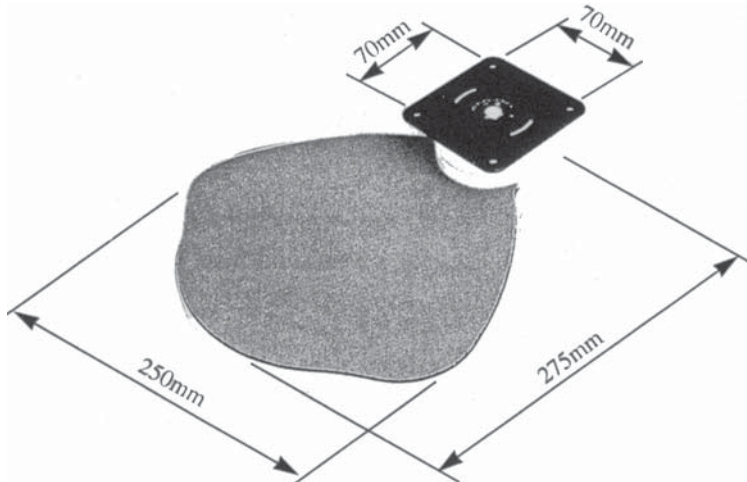

Section 7 — Office Furniture Accessories

Pivoting Mouse Tray

9105.001.073 Light Grey

- Mounts underneath desk top keeping work surface free
- Material: Plastic tray with cloth covered foam pad
- Packaging: 20 sets